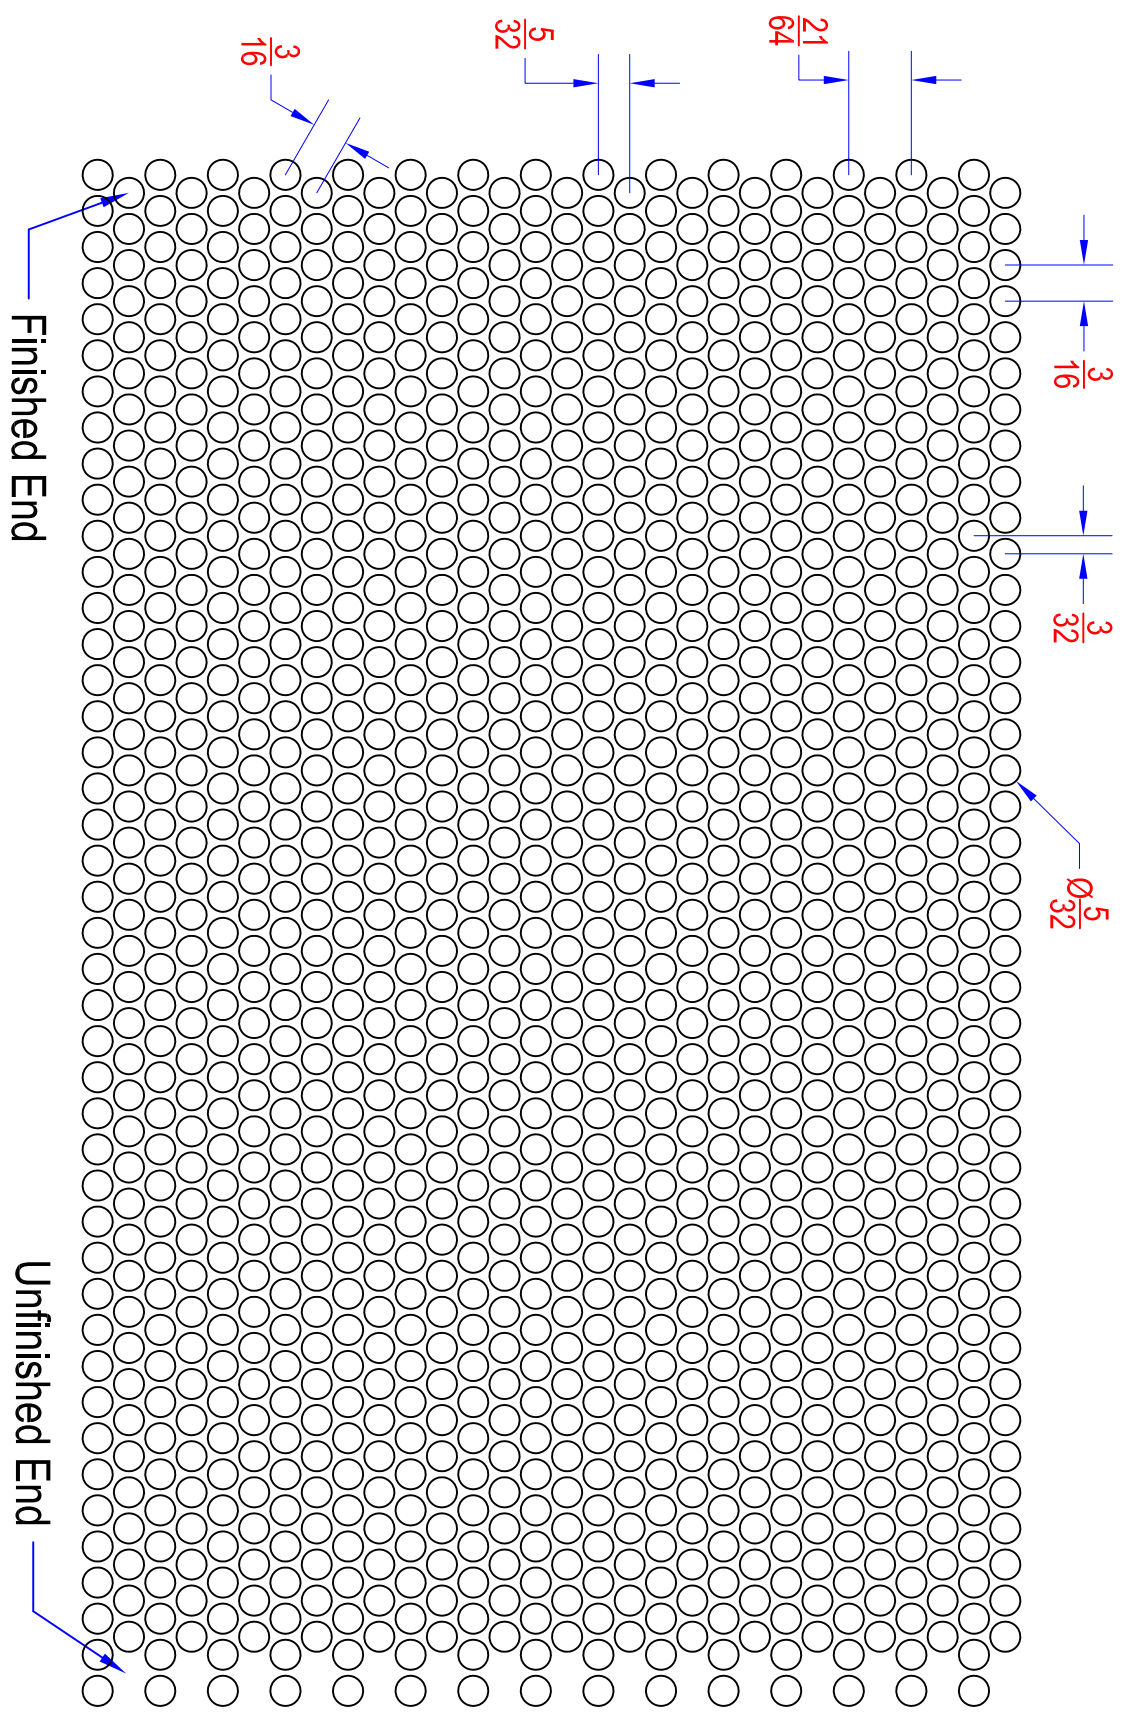

# HOLE PATTERN IS ACTUAL SIZE

Pattern:	5/32 X 3/16 Centers
Pattern Type:	60 Degree Staggered
Hole Type:	Round
Open Area:	63 %
Holes PSI:	33

**DIAMOND**  
 PERFORATED METALS, INC  
 7300 W. SUNNYVIEW AVE.  
 VISALIA, CA 93291  
 TEL 800 642 4334  
 FAX 800 241 6808  
 WEB www.diamondperf.com  
 EMAIL dpmsales@gibraltar1.com