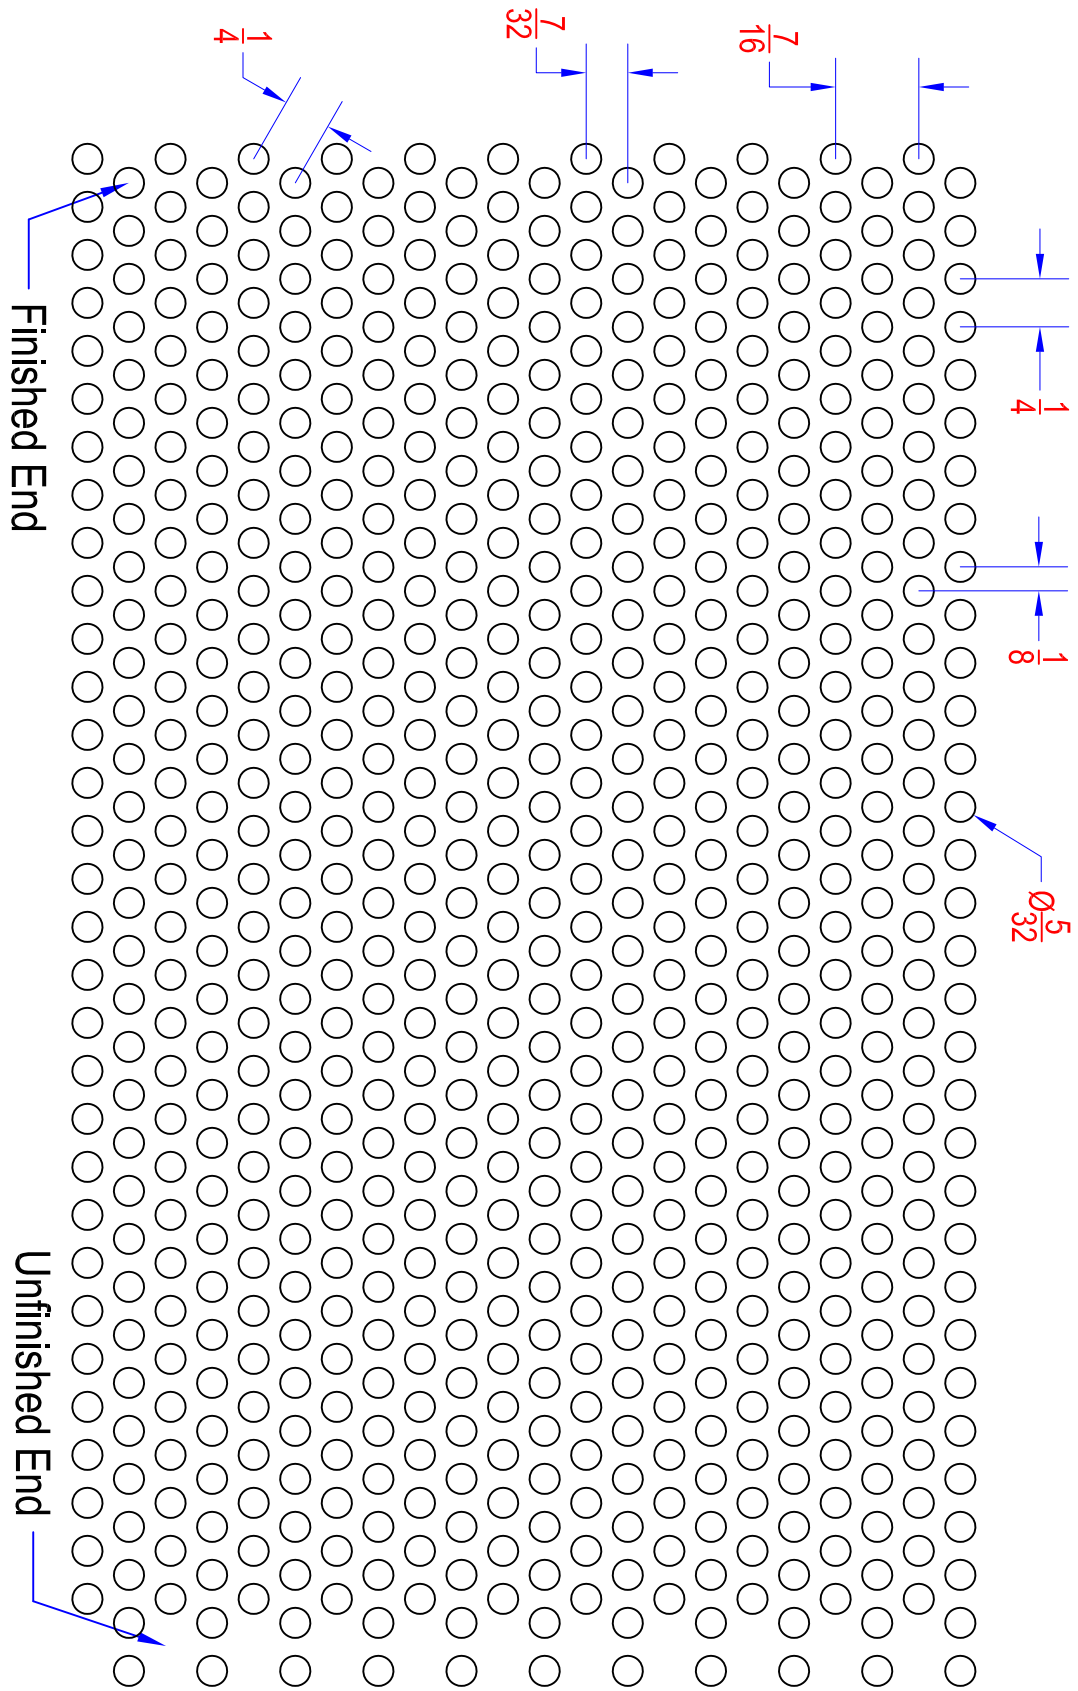

HOLE PATTERN IS ACTUAL SIZE

Pattern:	5/32 X 1/4 Centers
Pattern Type:	60 Degree Staggered
Hole Type:	Round
Open Area:	36 %
Holes PSI:	19

DIAMOND
 PERFORATED METALS, INC
 7300 W. SUNNYVIEW AVE.
 VISALIA, CA 93291
 TEL 800 642 4334
 FAX 800 241 6808
 WEB www.diamondperf.com
 EMAIL dpmsales@gibraltar1.com