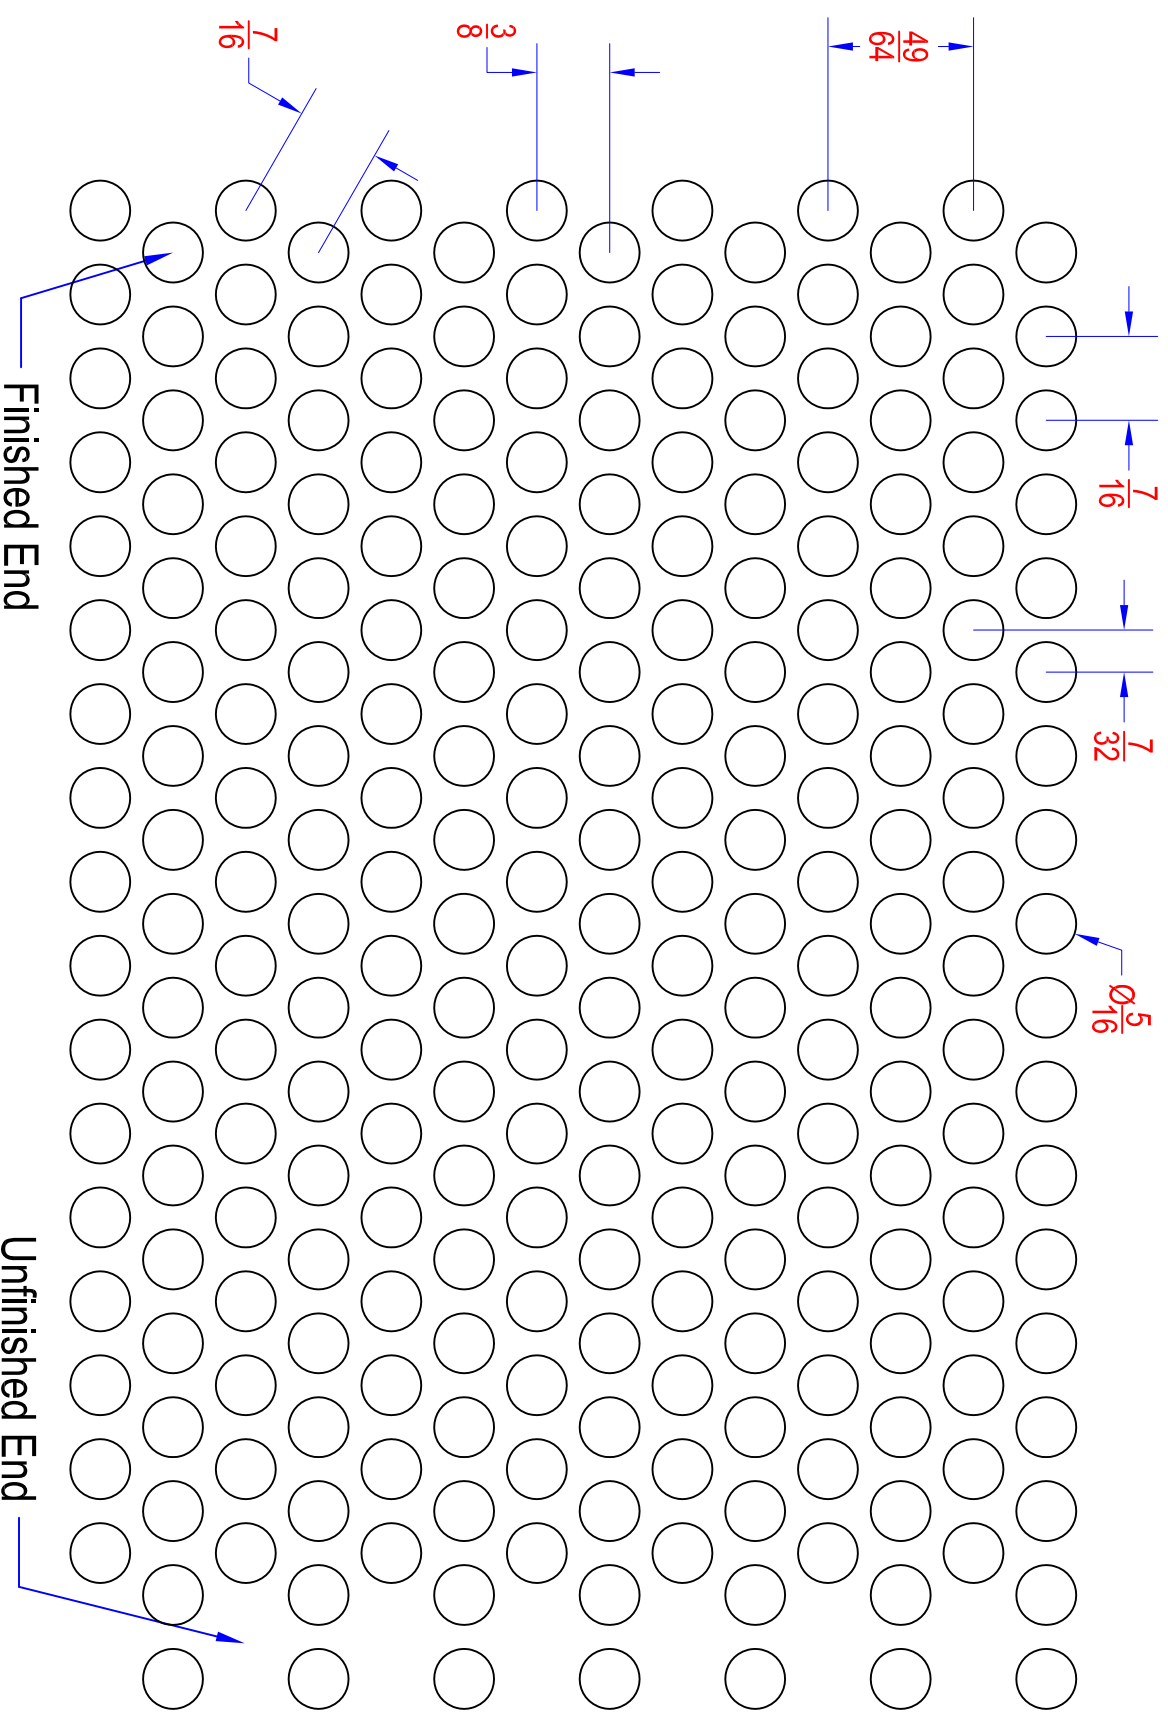

HOLE PATTERN IS ACTUAL SIZE

Pattern:	5/16 X 7/16 Centers
Pattern Type:	60 Degree Staggered
Hole Type:	Round
Open Area:	46 %
Holes PSI:	6

DIAMOND
 PERFORATED METALS, INC
 7300 W. SUNNYVIEW AVE.
 VISALIA, CA 93291
 TEL 800 642 4334
 FAX 800 241 6808
 WEB www.diamondperf.com
 EMAIL dpmsales@gibraltar1.com