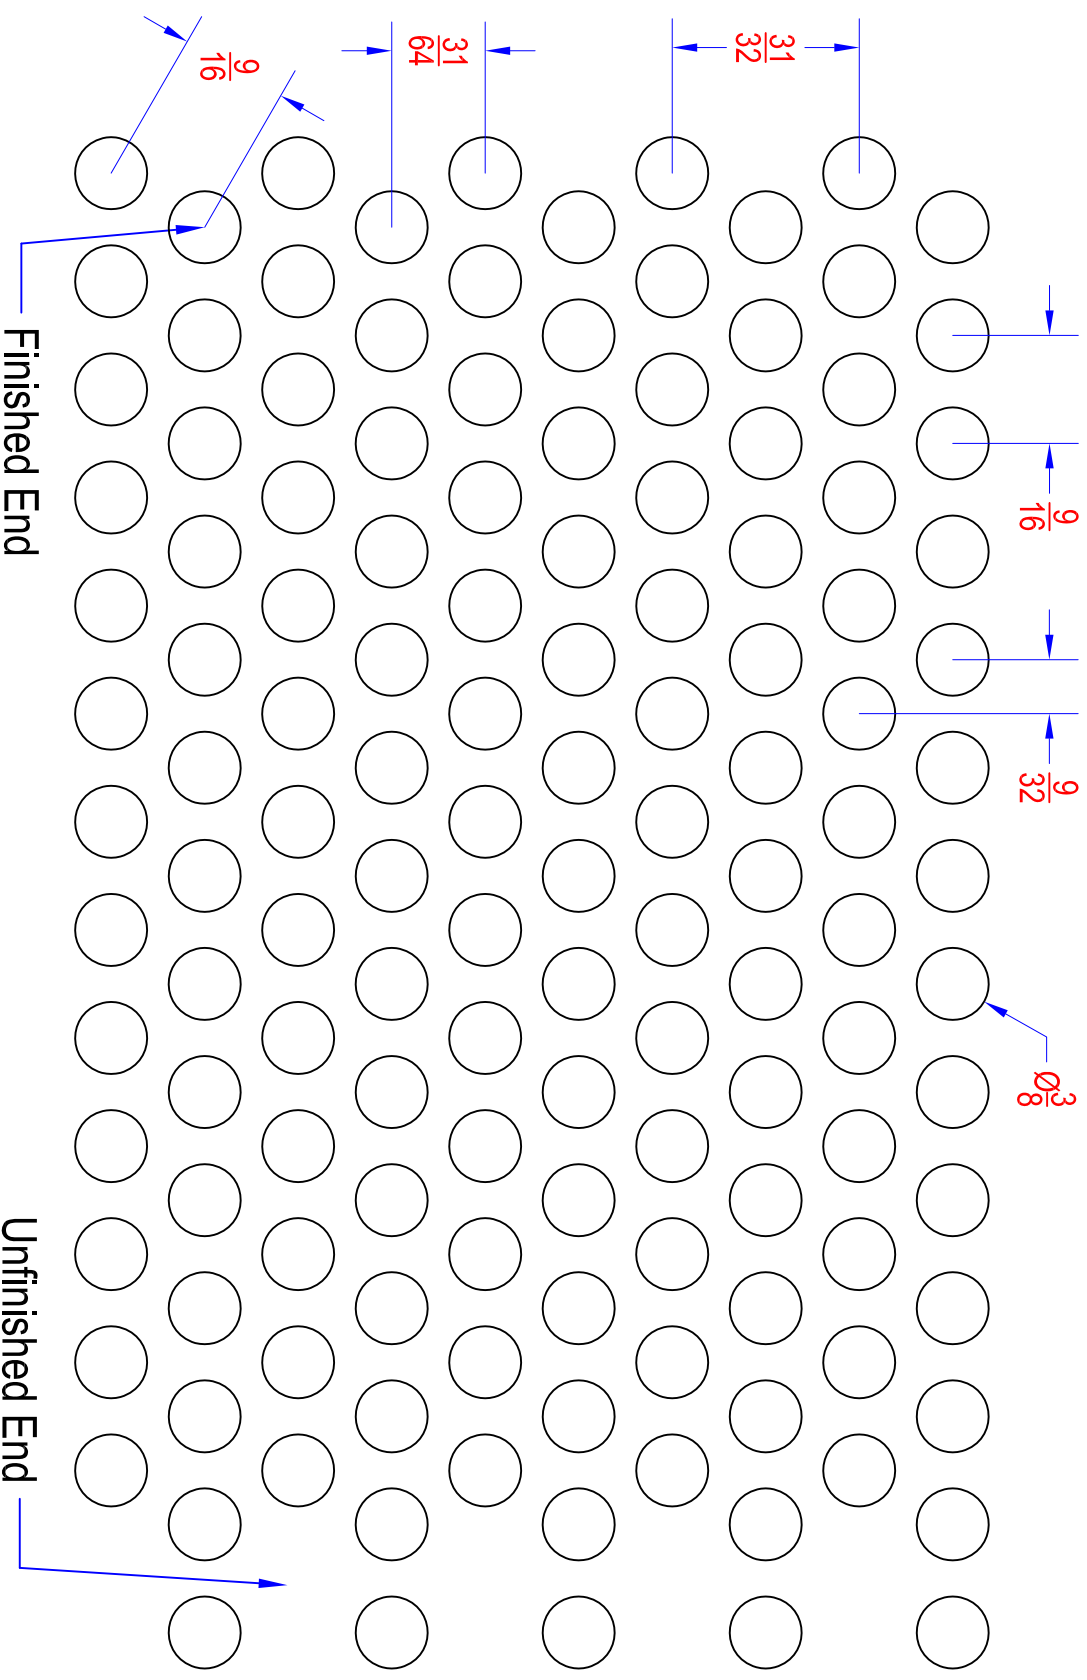

# HOLE PATTERN IS ACTUAL SIZE

Pattern:	3/8 X 9/16 Centers
Pattern Type:	60 Degree Staggered
Hole Type:	Round
Open Area:	40%
Holes PSI:	3.6

**DIAMOND**  
 PERFORATED METALS, INC  
 7300 W. SUNNYVIEW AVE.  
 VISALIA, CA 93291  
 TEL 800 642 4334  
 FAX 800 241 6808  
 WEB www.diamondperf.com  
 EMAIL dpmsales@gibraltar1.com