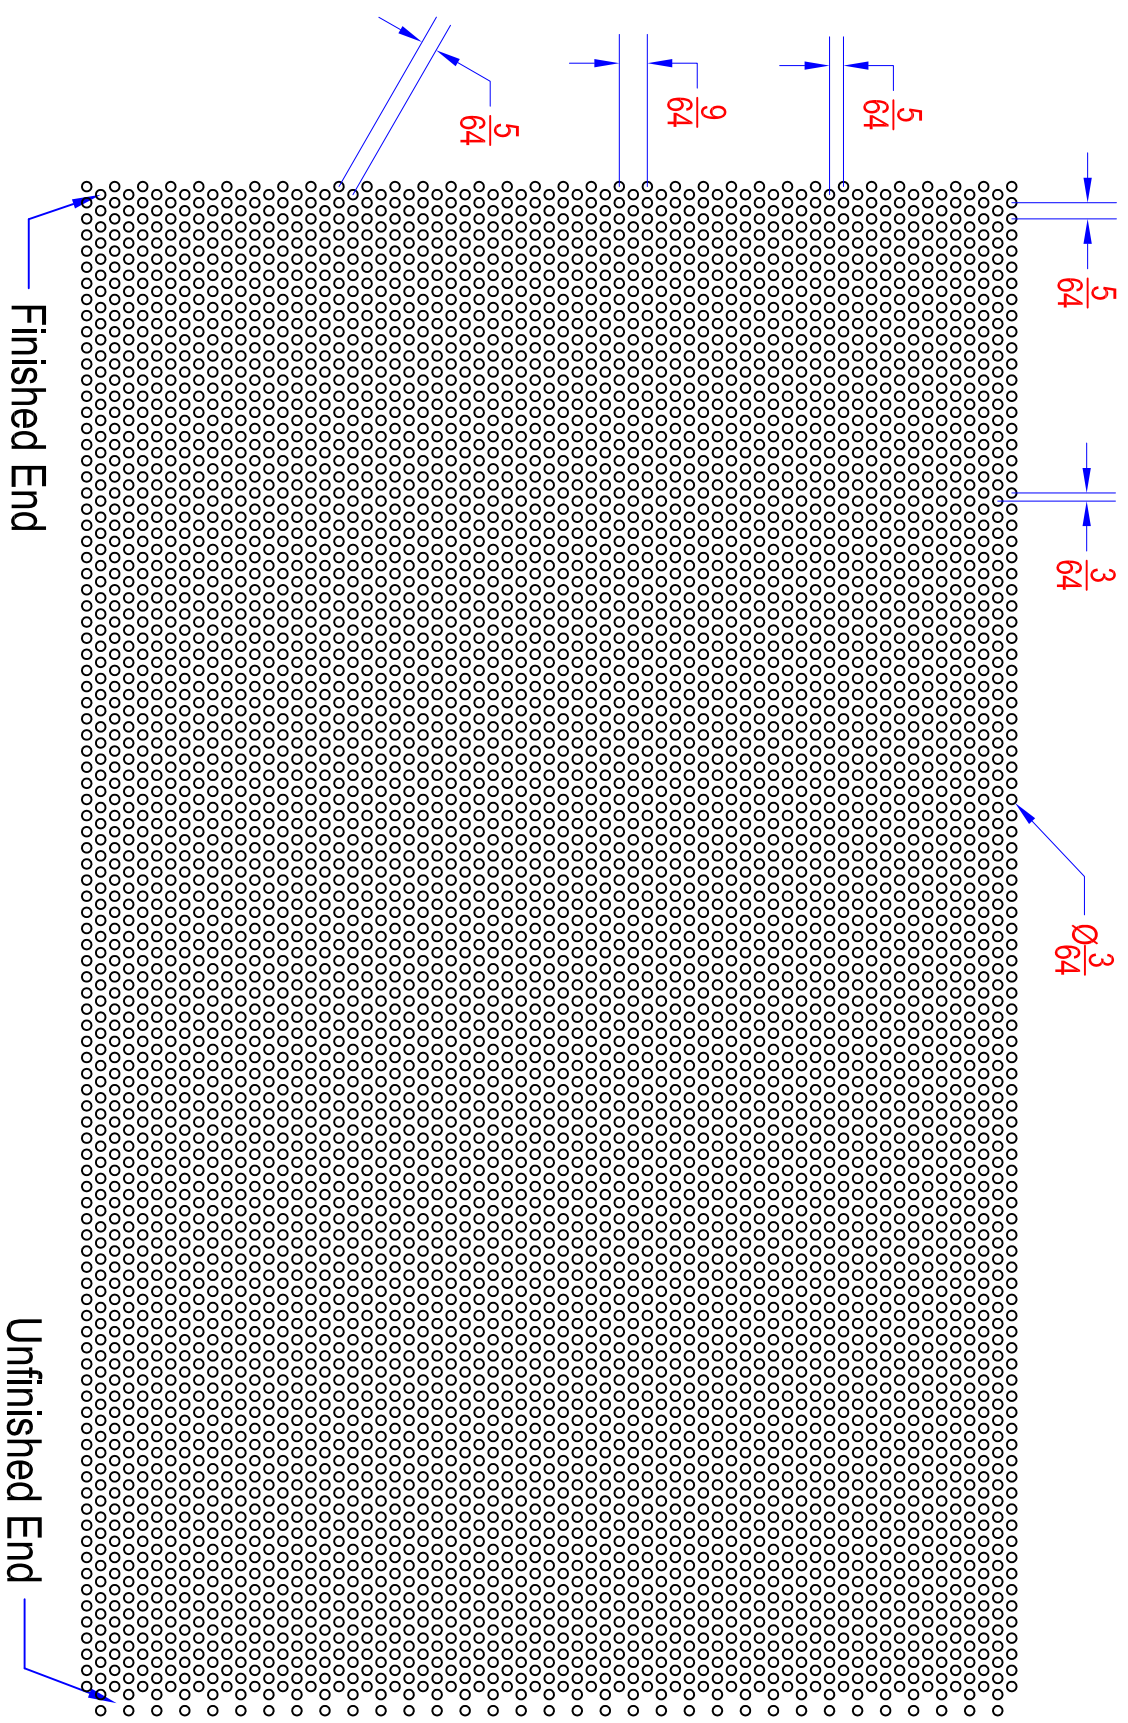

HOLE PATTERN IS ACTUAL SIZE

Pattern:	3/64 X 5/64 Centers
Pattern Type:	60 Degree Staggered
Hole Type:	Round
Open Area:	32 %
Holes PSI:	164

DIAMOND
 PERFORATED METALS, INC
 7300 W. SUNNYVIEW AVE.
 VISAALLA, CA 93291
 TEL 800 642 4334
 FAX 800 241 6808
 WEB www.diamondperf.com
 EMAIL dpmsales@gibraltar1.com