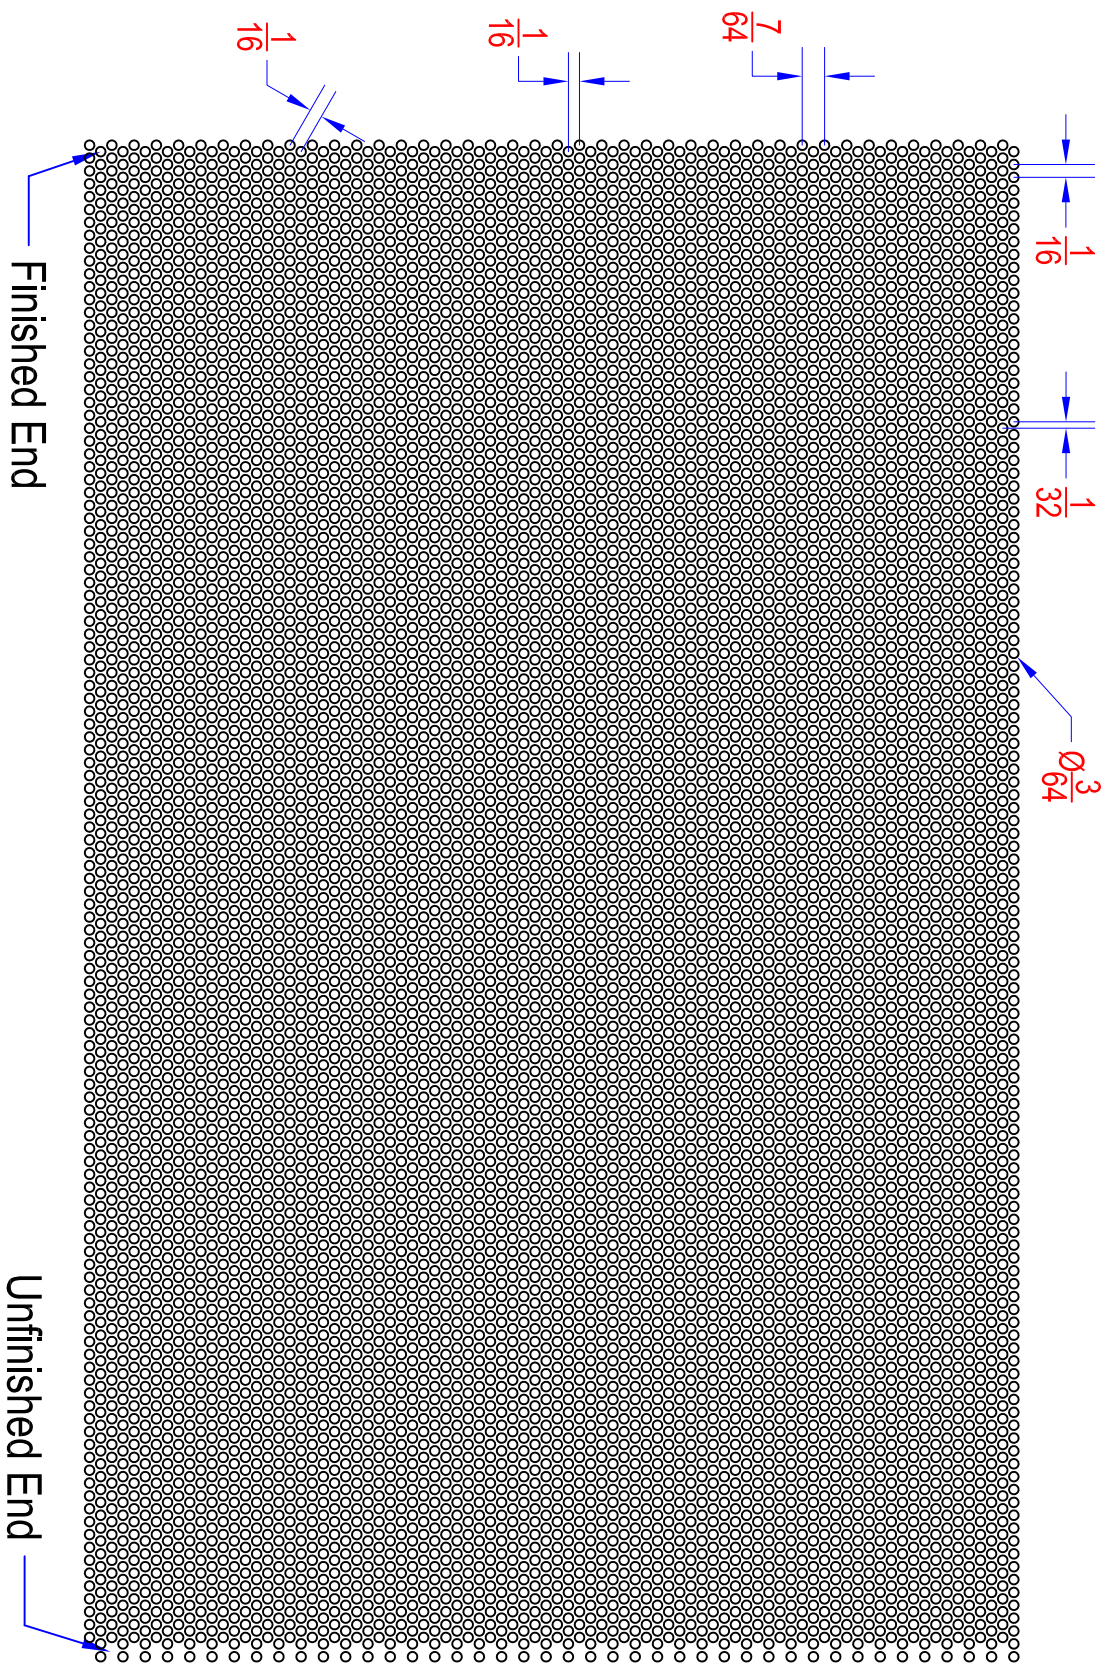

# HOLE PATTERN IS ACTUAL SIZE

Pattern:	3/64 X 1/16 Centers
Pattern Type:	60 Degree Staggered
Hole Type:	Round
Open Area:	51 %
Holes PSI:	257

**DIAMOND**  
 PERFORATED METALS, INC  
 7300 W. SUNNYVIEW AVE.  
 VISALIA, CA 93291  
 TEL 800 642 4334  
 FAX 800 241 6808  
 WEB www.diamondperf.com  
 EMAIL dpmsales@gibraltar1.com