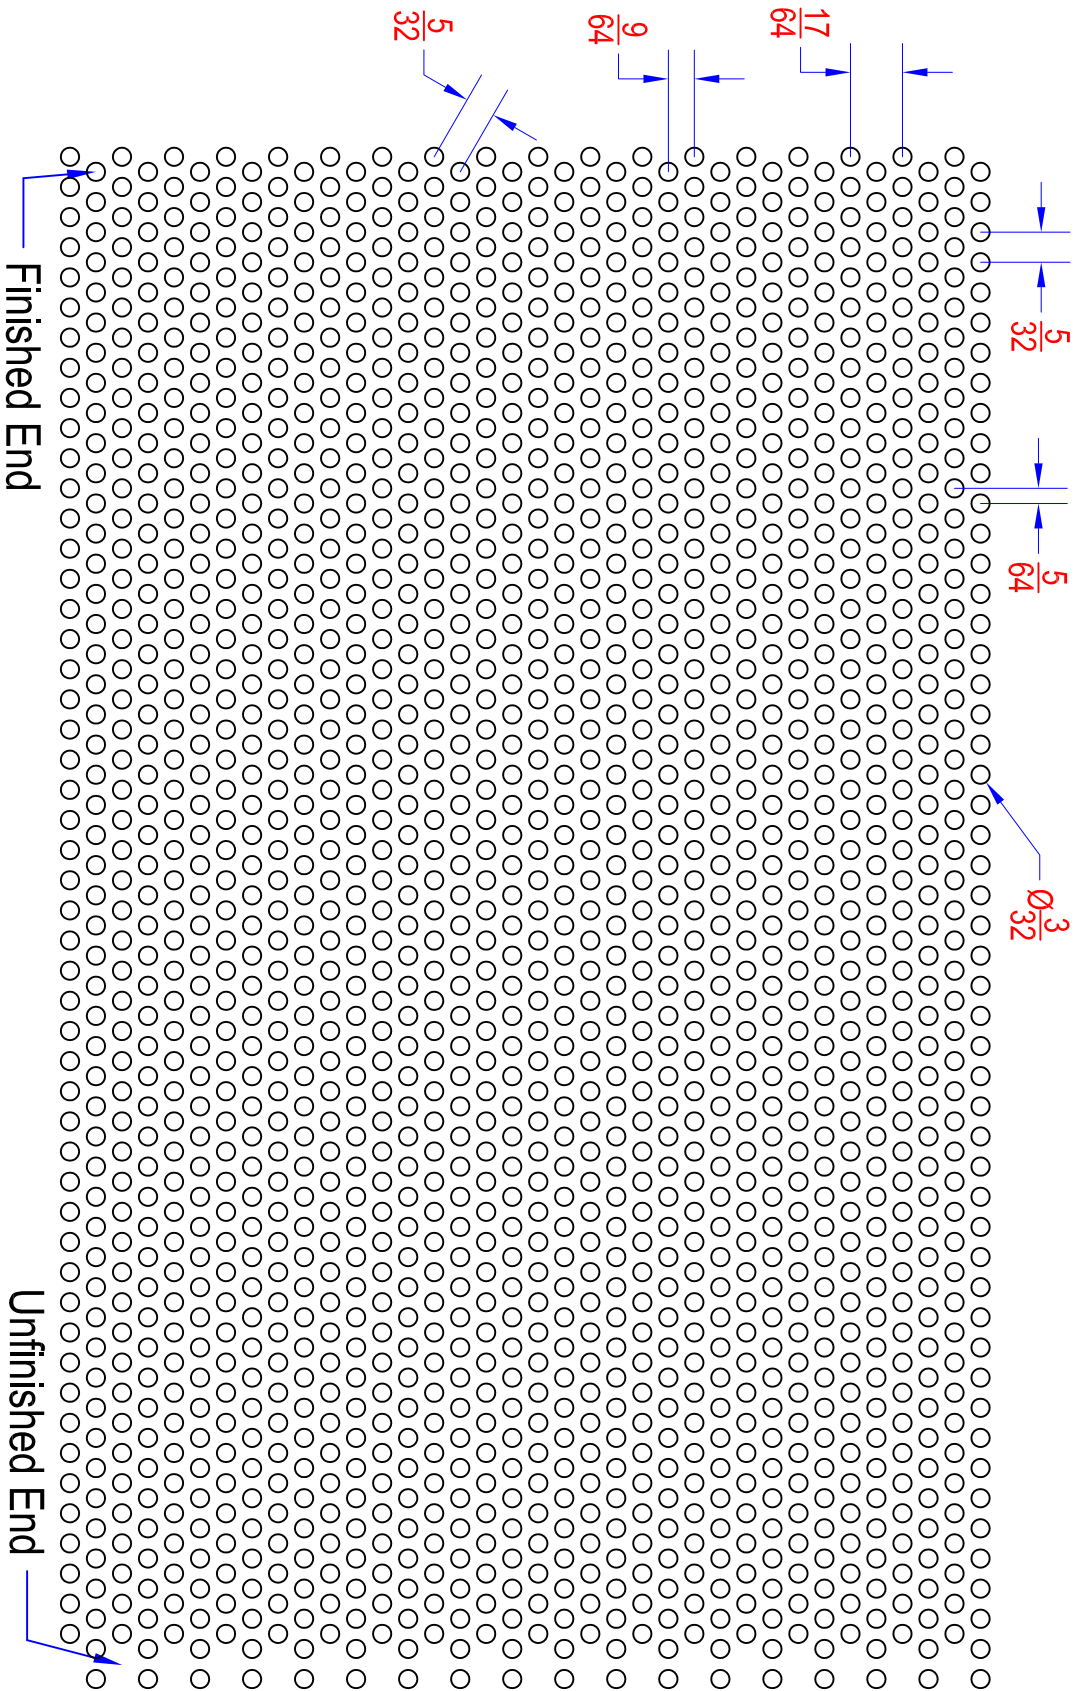

HOLE PATTERN IS ACTUAL SIZE

Pattern:	3/32 X 5/32 Centers
Pattern Type:	60 Degree Staggered
Hole Type:	Round
Open Area:	33 %
Holes PSI:	47

DIAMOND
 PERFORATED METALS, INC
 7300 W. SUNNYVIEW AVE.
 VISAALLA, CA 93291
 TEL 800 642 4334
 FAX 800 241 6808
 WEB www.diamondperf.com
 EMAIL dpmsales@gibraltar1.com