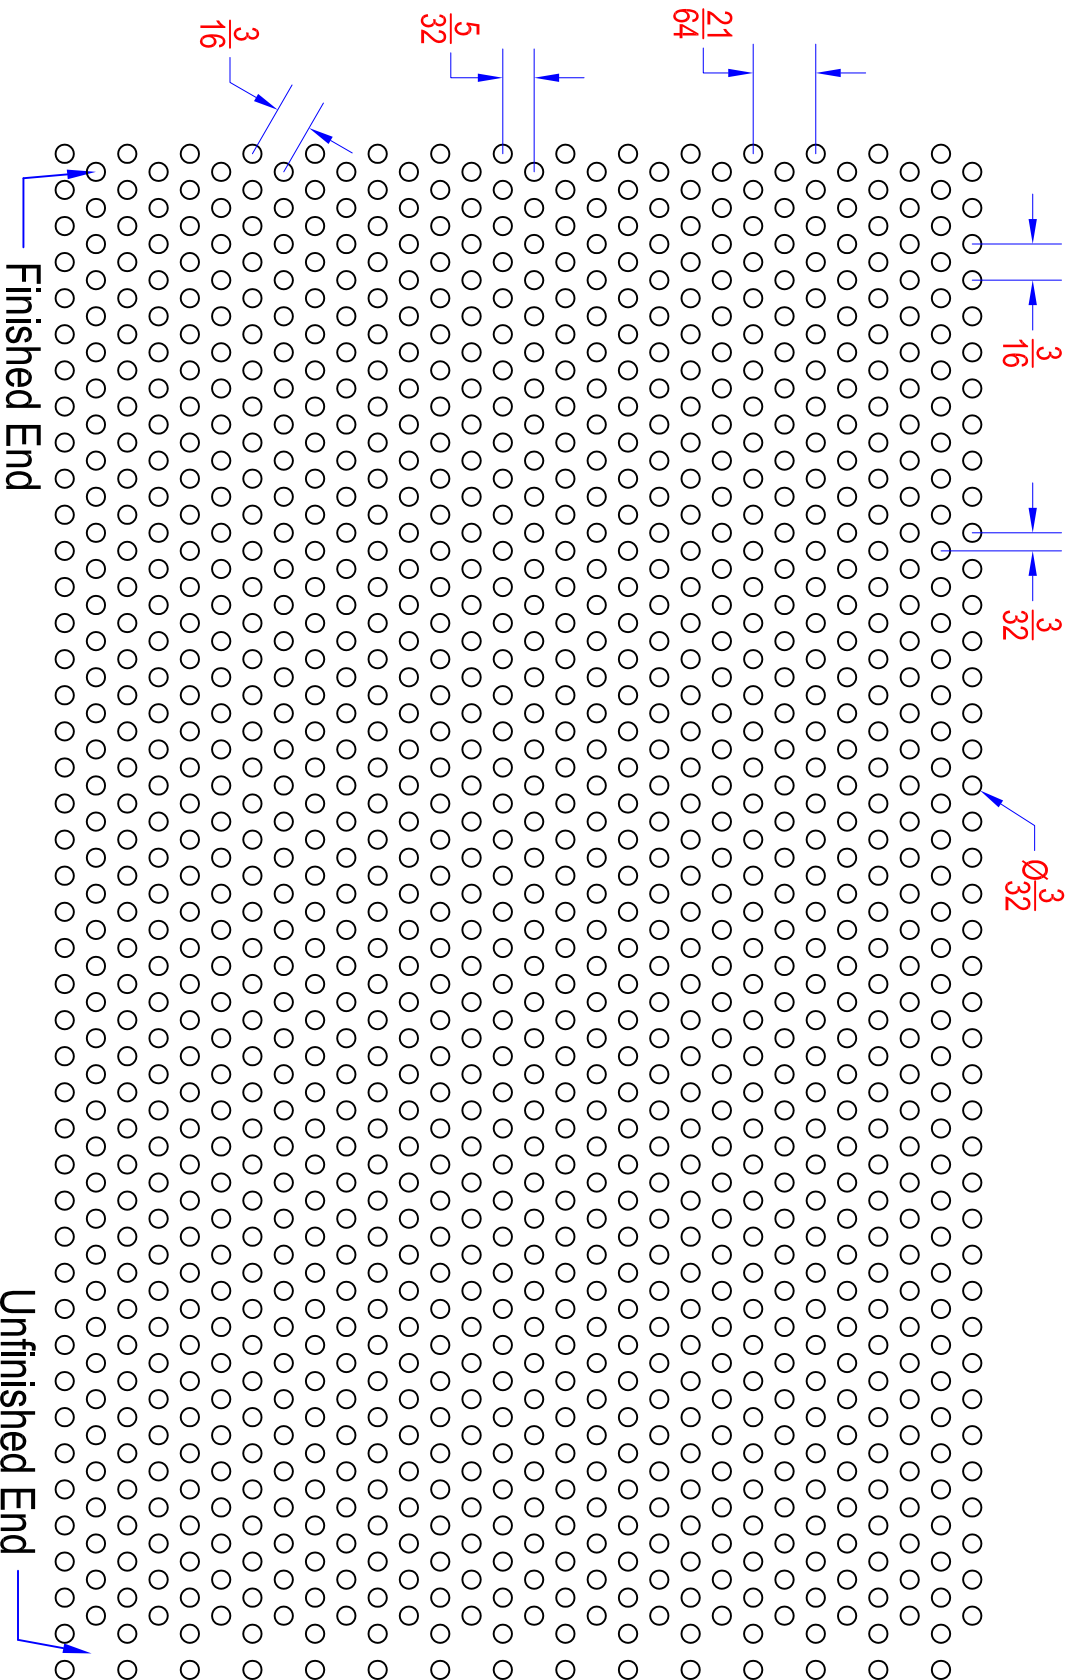

HOLE PATTERN IS ACTUAL SIZE

Pattern:	3/32 X 3/16 Centers
Pattern Type:	60 Degree Staggered
Hole Type:	Round
Open Area:	23 %
Holes PSI:	33

DIAMOND
 PERFORATED METALS, INC
 7300 W. SUNNYVIEW AVE.
 VISALIA, CA 93291
 TEL 800 642 4334
 FAX 800 241 6808
 WEB www.diamondperf.com
 EMAIL dpmsales@gibraltar1.com