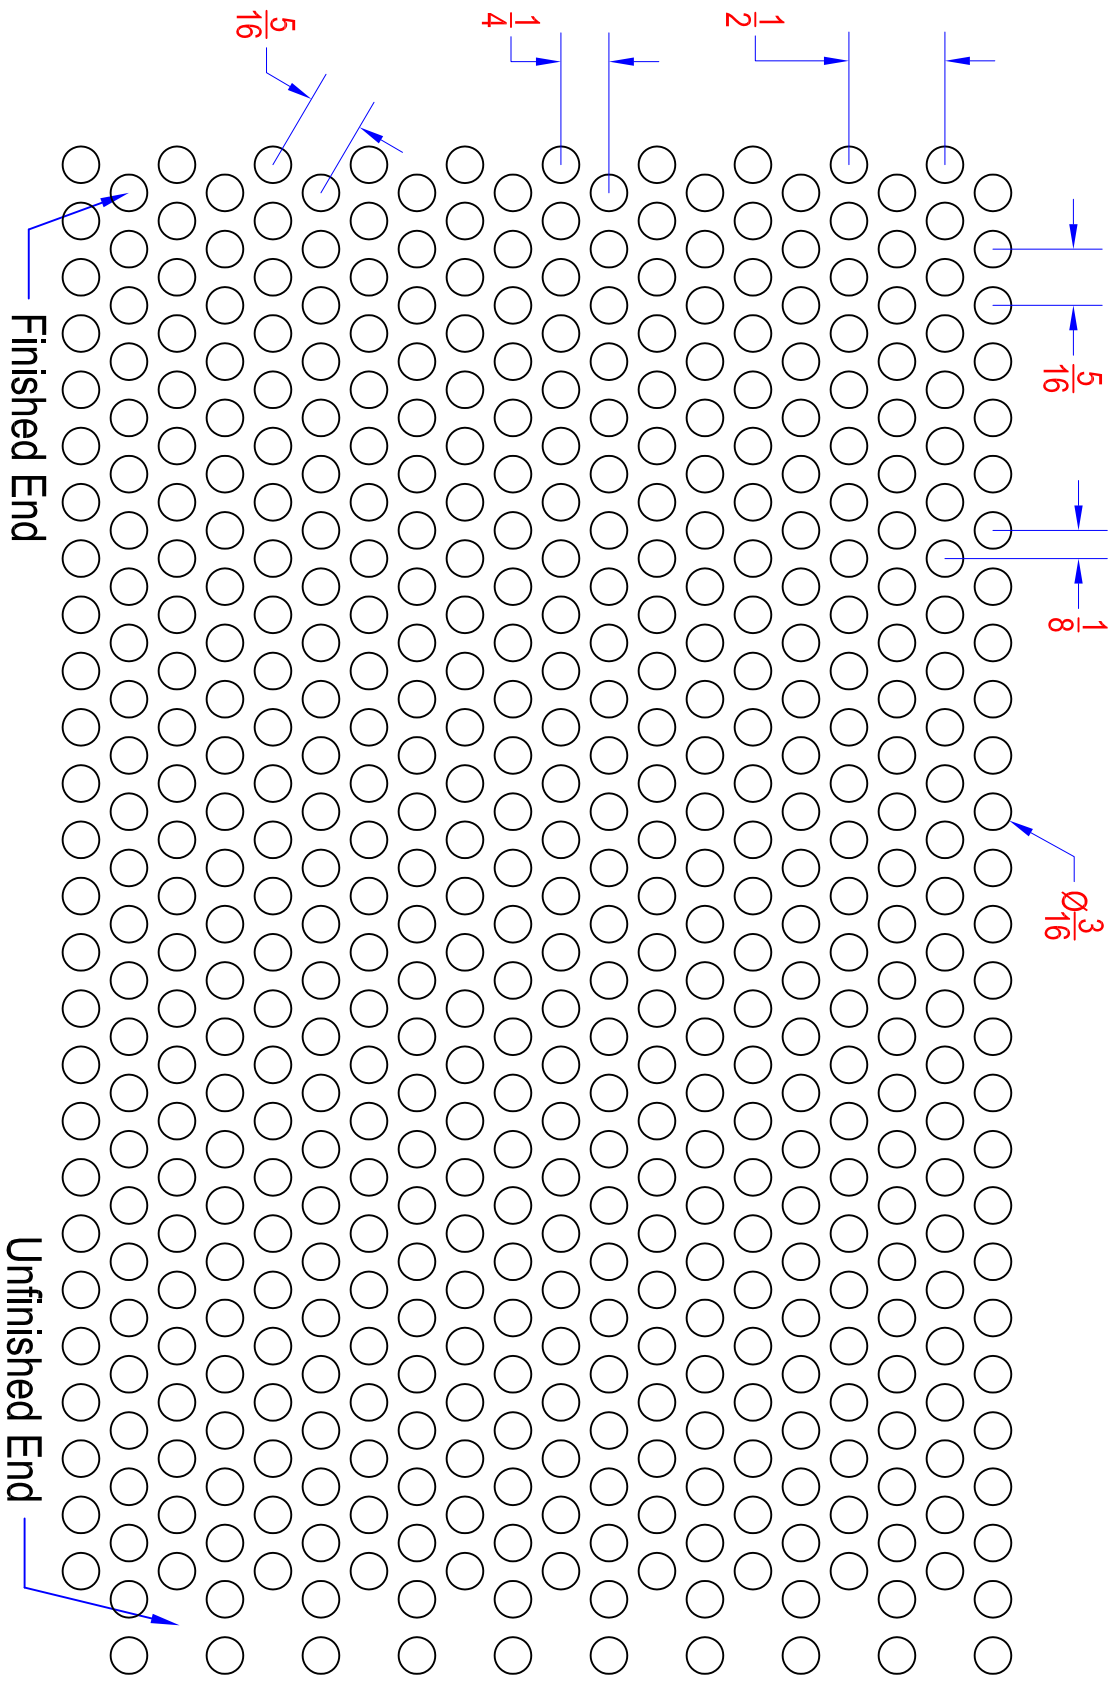

# HOLE PATTERN IS ACTUAL SIZE

Pattern:	3/16 X 5/16 Centers
Pattern Type:	60 Degree Staggered
Hole Type:	Round
Open Area:	37 %
Holes PSI:	13

**DIAMOND**  
 PERFORATED METALS, INC  
 7300 W. SUNNYVIEW AVE.  
 VISALIA, CA 93291  
 TEL 800 642 4334  
 FAX 800 241 6808  
 WEB www.diamondperf.com  
 EMAIL dpmsales@gibraltar1.com