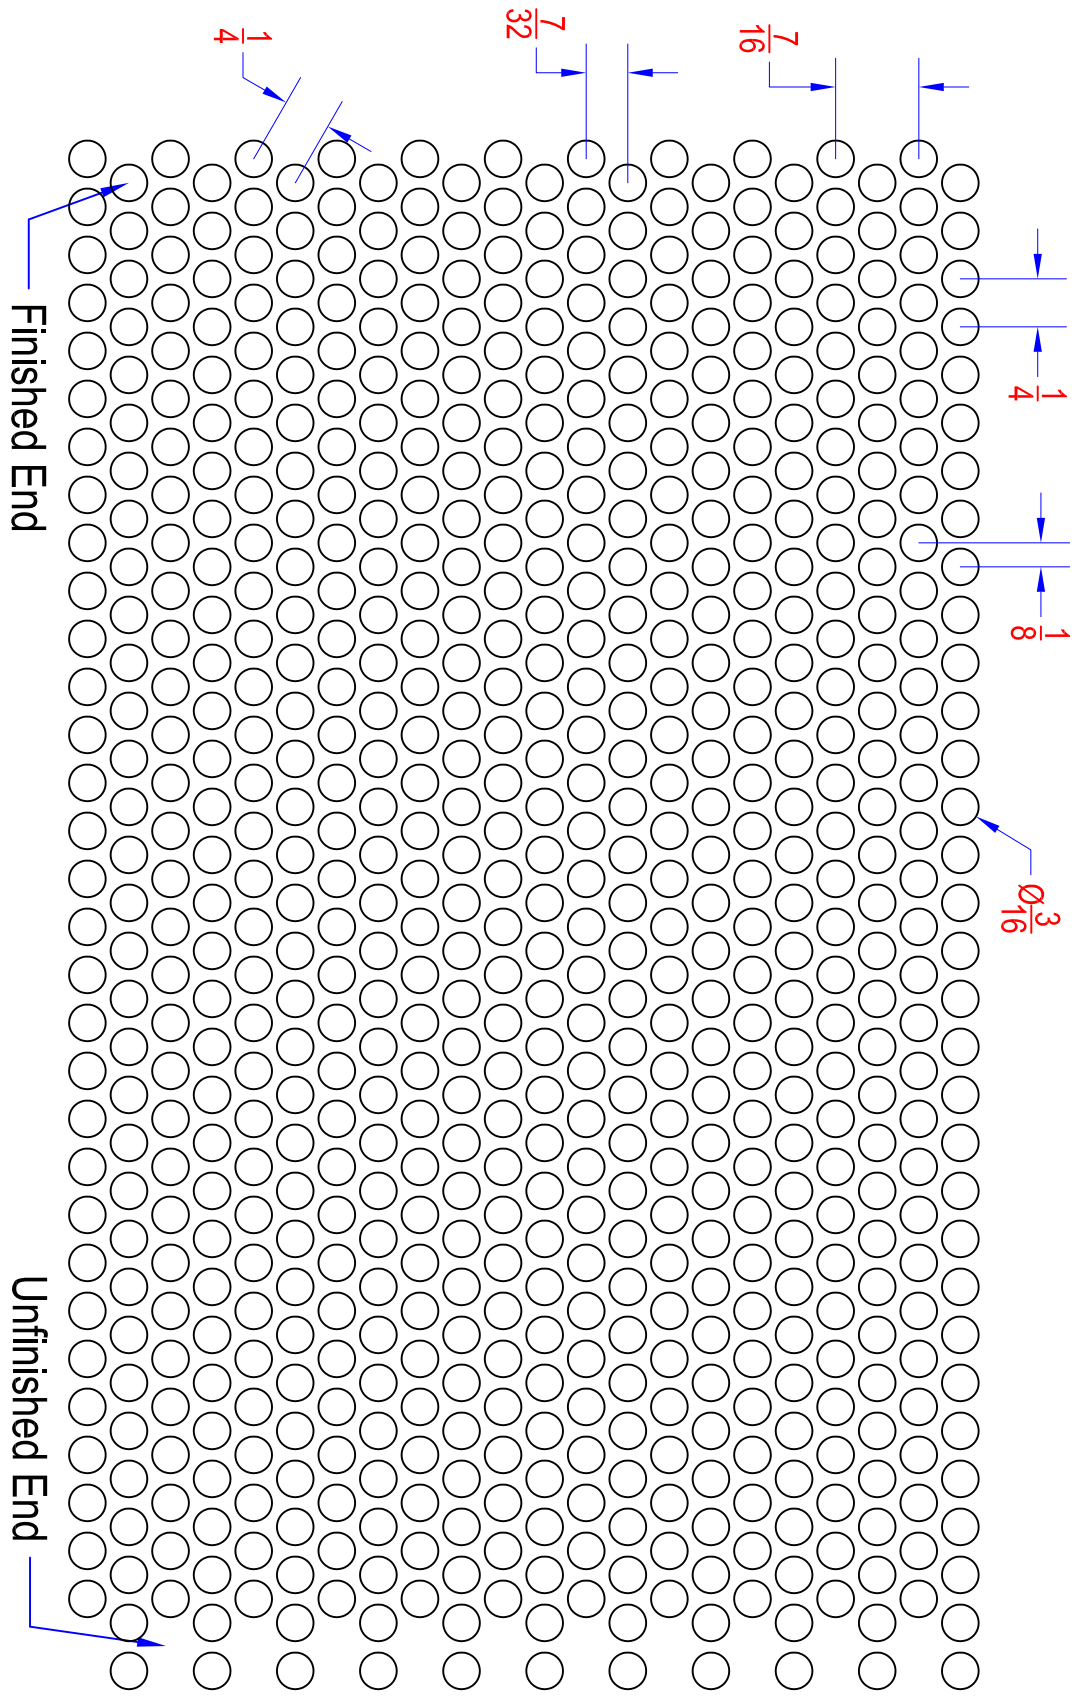

HOLE PATTERN IS ACTUAL SIZE

Pattern:	3/16 X 1/4 Centers
Pattern Type:	60 Degree Staggered
Hole Type:	Round
Open Area:	51.01 %
Holes PSI:	18

DIAMOND
 PERFORATED METALS, INC
 7300 W. SUNNYVIEW AVE.
 VISALIA, CA 93291
 TEL 800 642 4334
 FAX 800 241 6808
 WEB www.diamondperf.com
 EMAIL dpmsales@gibraltar1.com