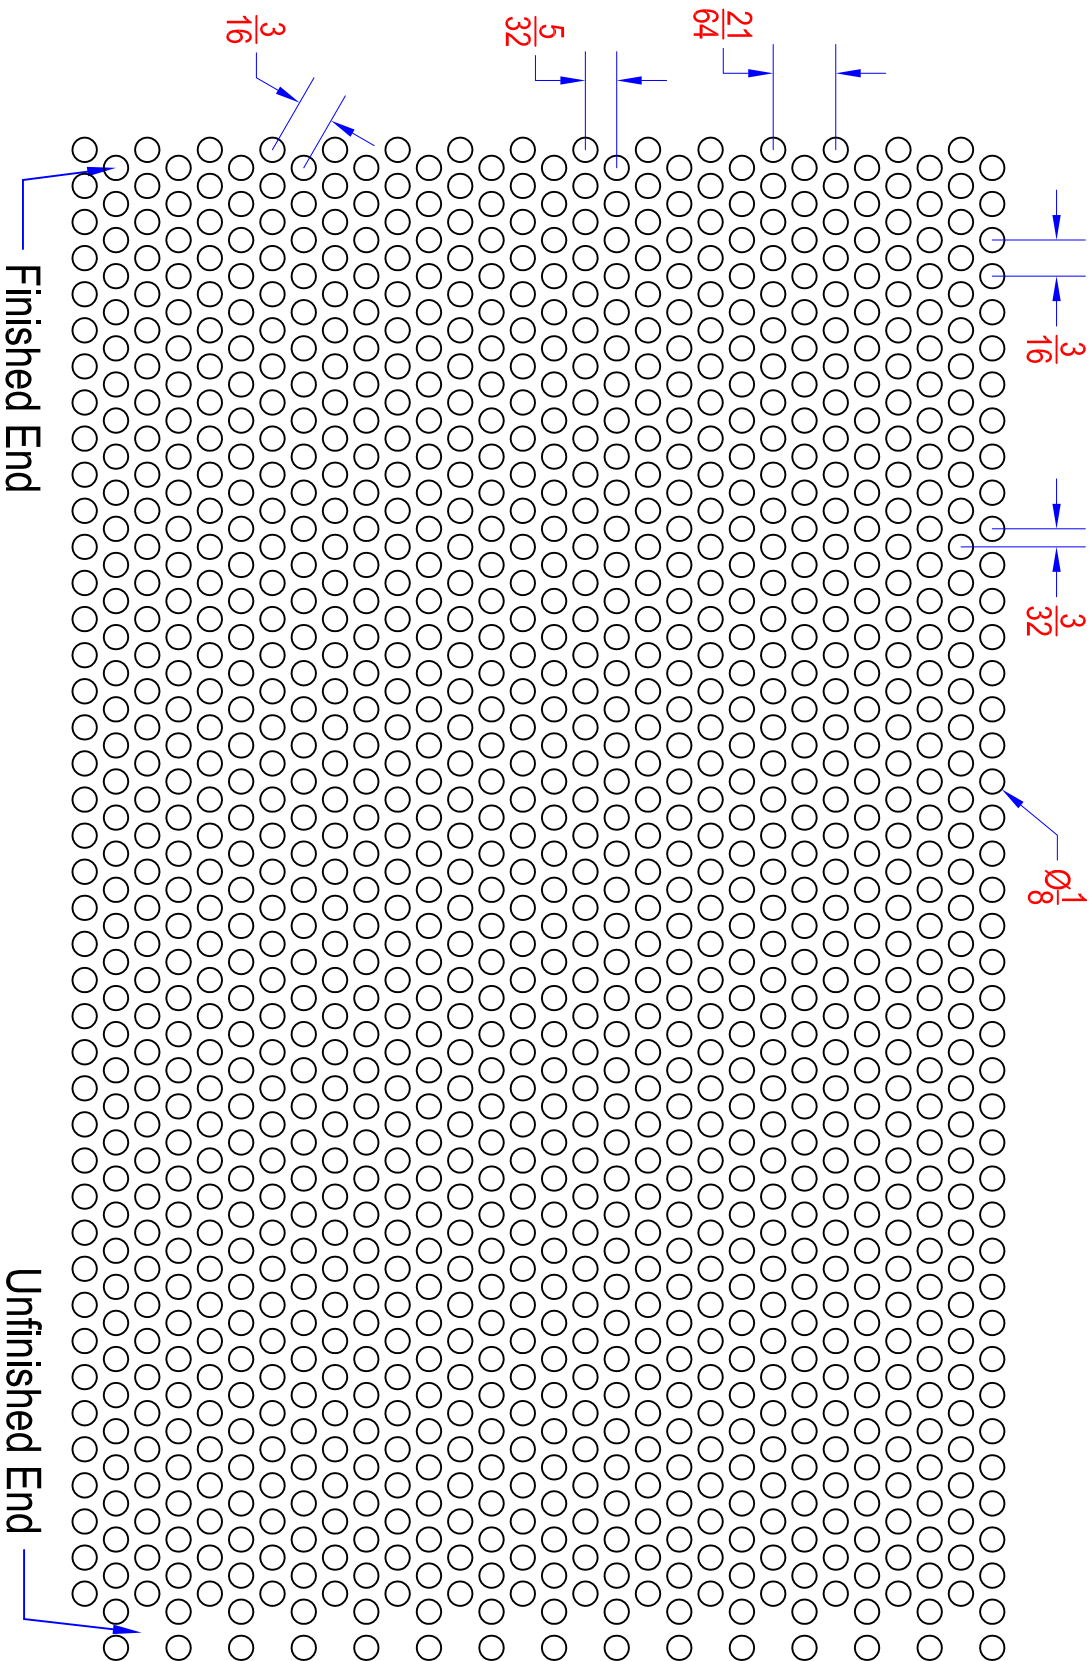

HOLE PATTERN IS ACTUAL SIZE

Pattern:	1/8 X 3/16 Centers
Pattern Type:	60 Degree Staggered
Hole Type:	Round
Open Area:	41 %
Holes PSI:	33

DIAMOND
 PERFORATED METALS, INC
 7300 W. SUNNYVIEW AVE.
 VISALIA, CA 93291
 TEL 800 642 4334
 FAX 800 241 6808
 WEB www.diamondperf.com
 EMAIL dpmsales@gibraltar1.com