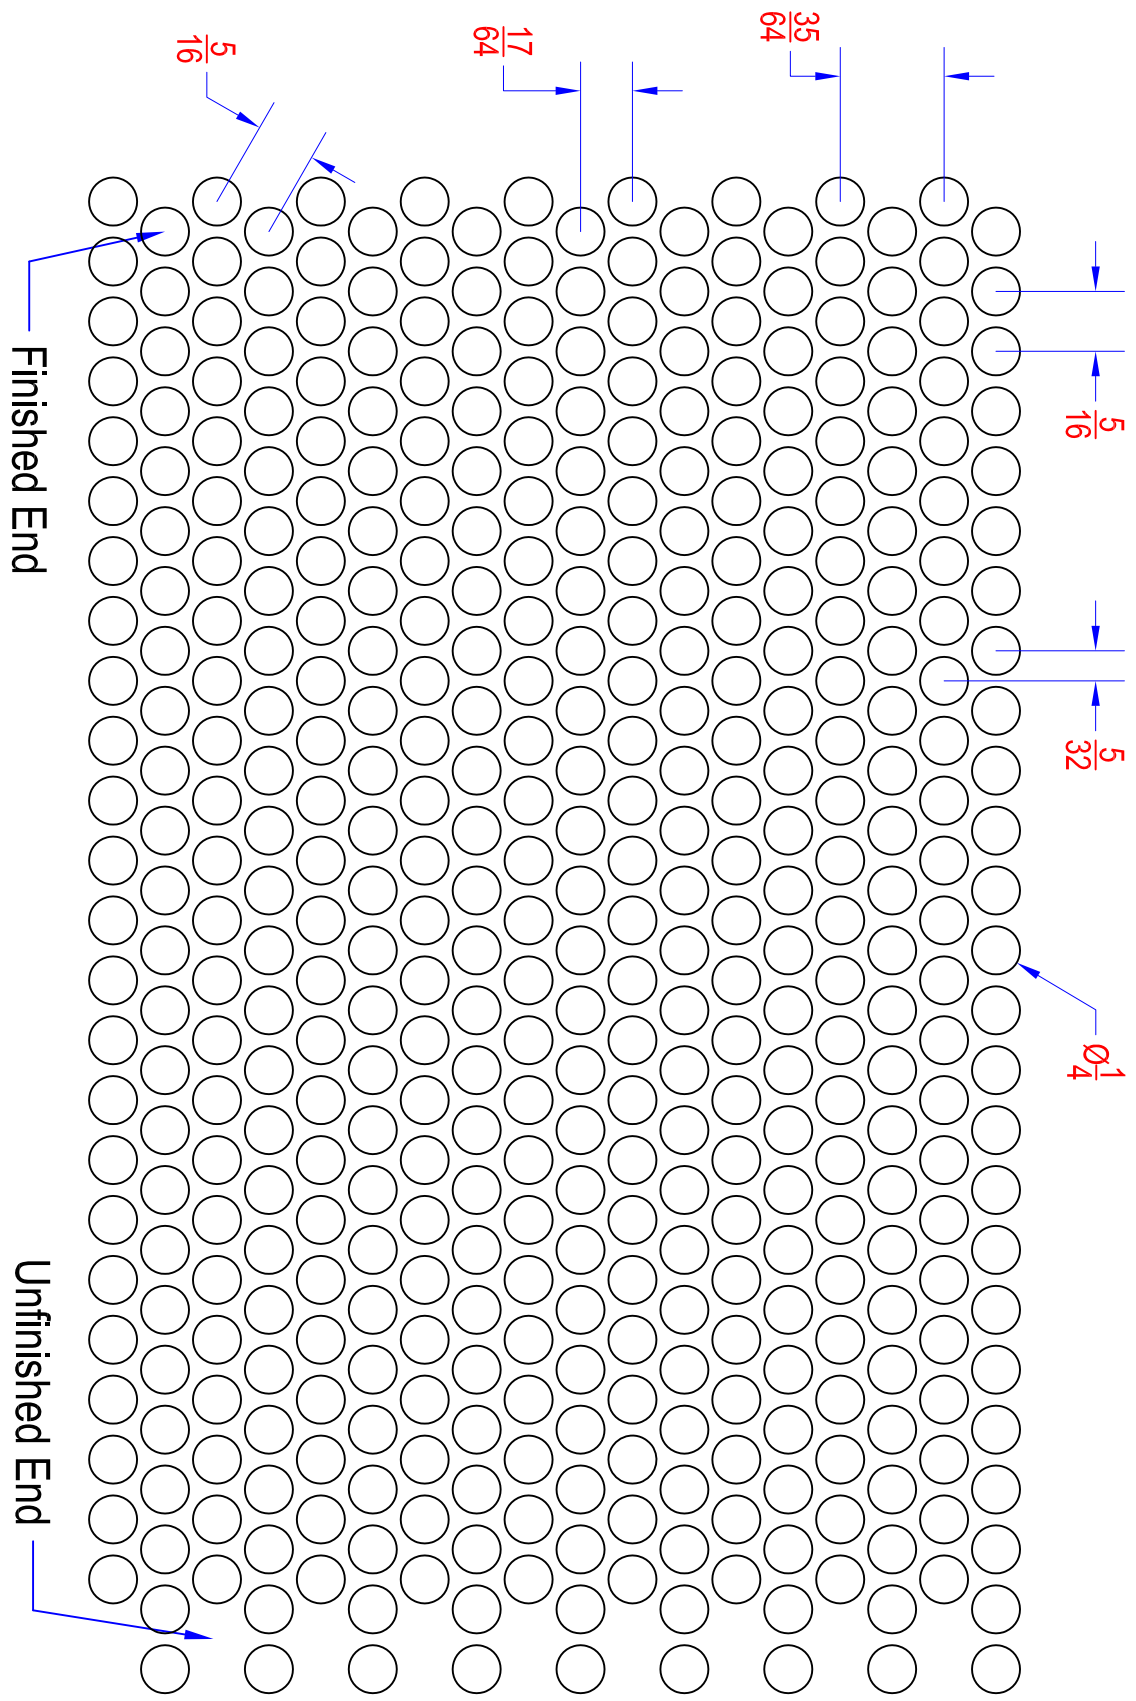

HOLE PATTERN IS ACTUAL SIZE

Pattern:	1/4 X 5/16 Centers
Pattern Type:	60 Degree Staggered
Hole Type:	Round
Open Area:	58 %
Holes PSI:	12

DIAMOND
 PERFORATED METALS, INC
 7300 W. SUNNYVIEW AVE.
 VISALIA, CA 93291
 TEL 800 642 4334
 FAX 800 241 6808
 WEB www.diamondperf.com
 EMAIL dpmsales@gibraltar1.com