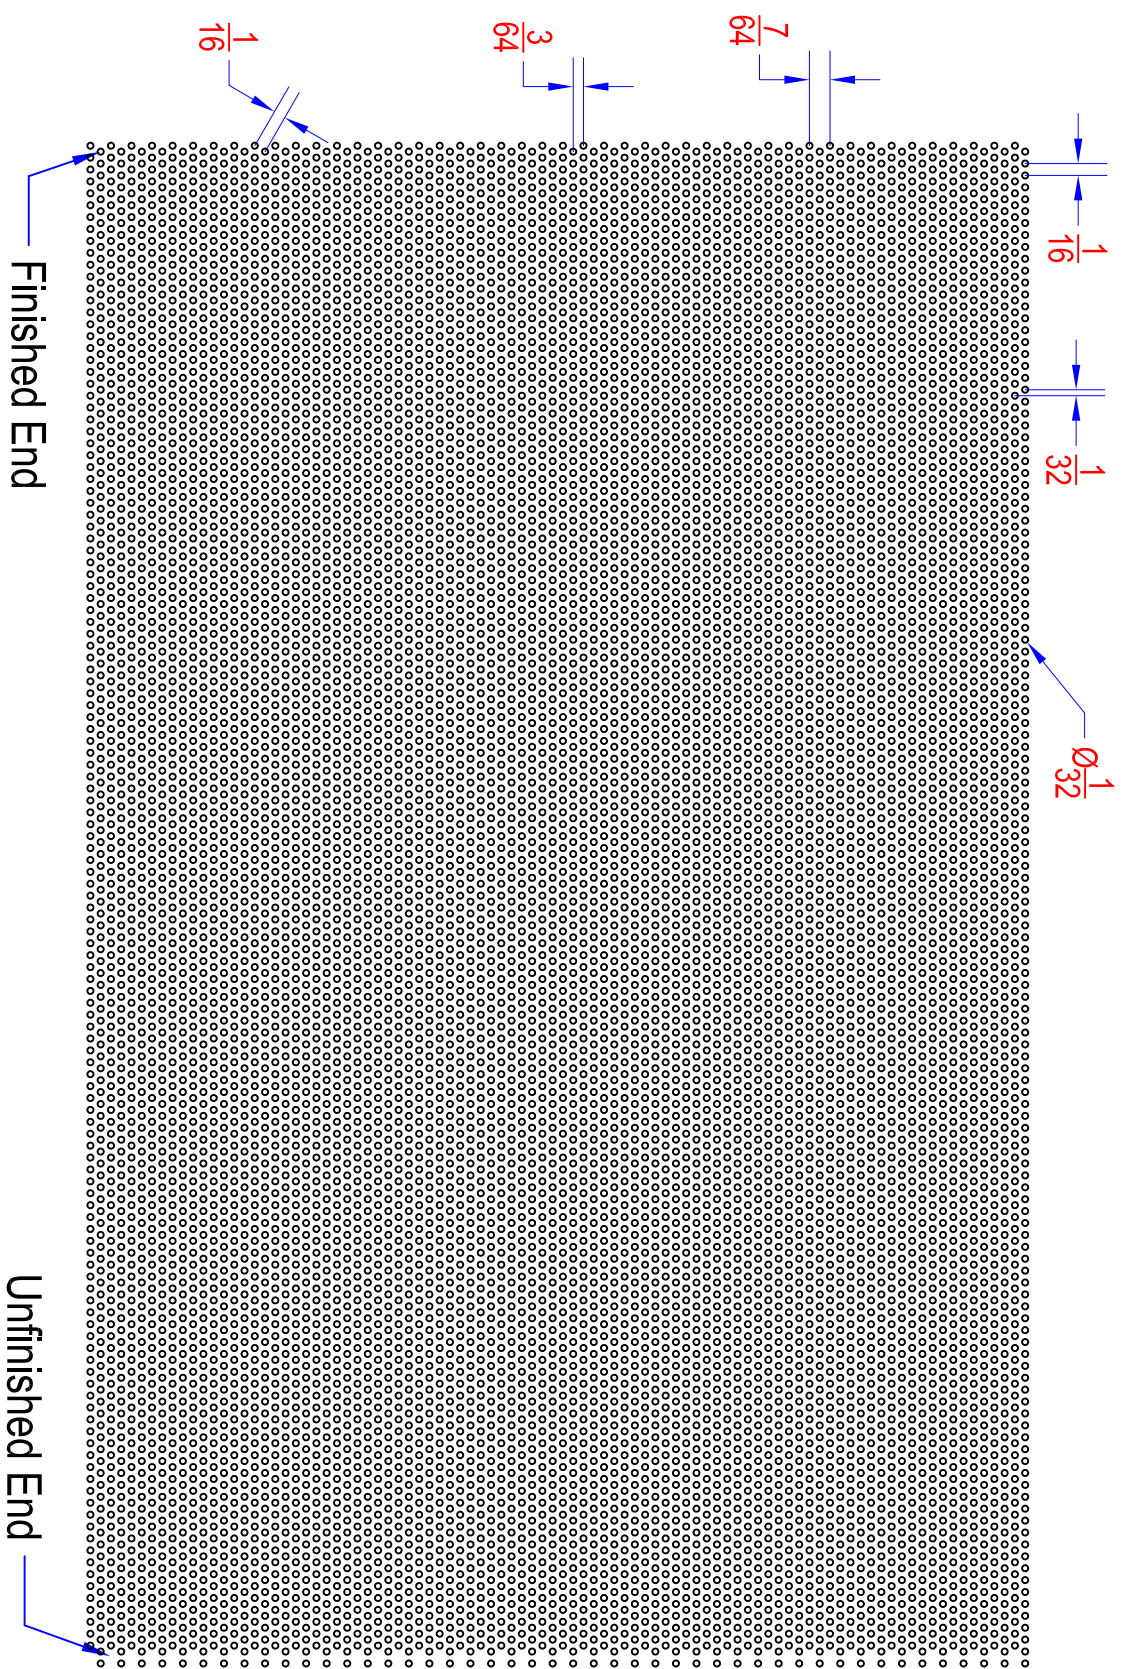

HOLE PATTERN IS ACTUAL SIZE

Pattern:	1/32 X 1/16 Centers
Pattern Type:	60 Degree Staggered
Hole Type:	Round
Open Area:	23 %
Holes PSI:	265

DIAMOND
 PERFORATED METALS, INC
 7300 W. SUNNYVIEW AVE.
 VISALIA, CA 93291
 TEL 800 642 4334
 FAX 800 241 6808
 WEB www.diamondperf.com
 EMAIL dpmsales@gibraltar1.com