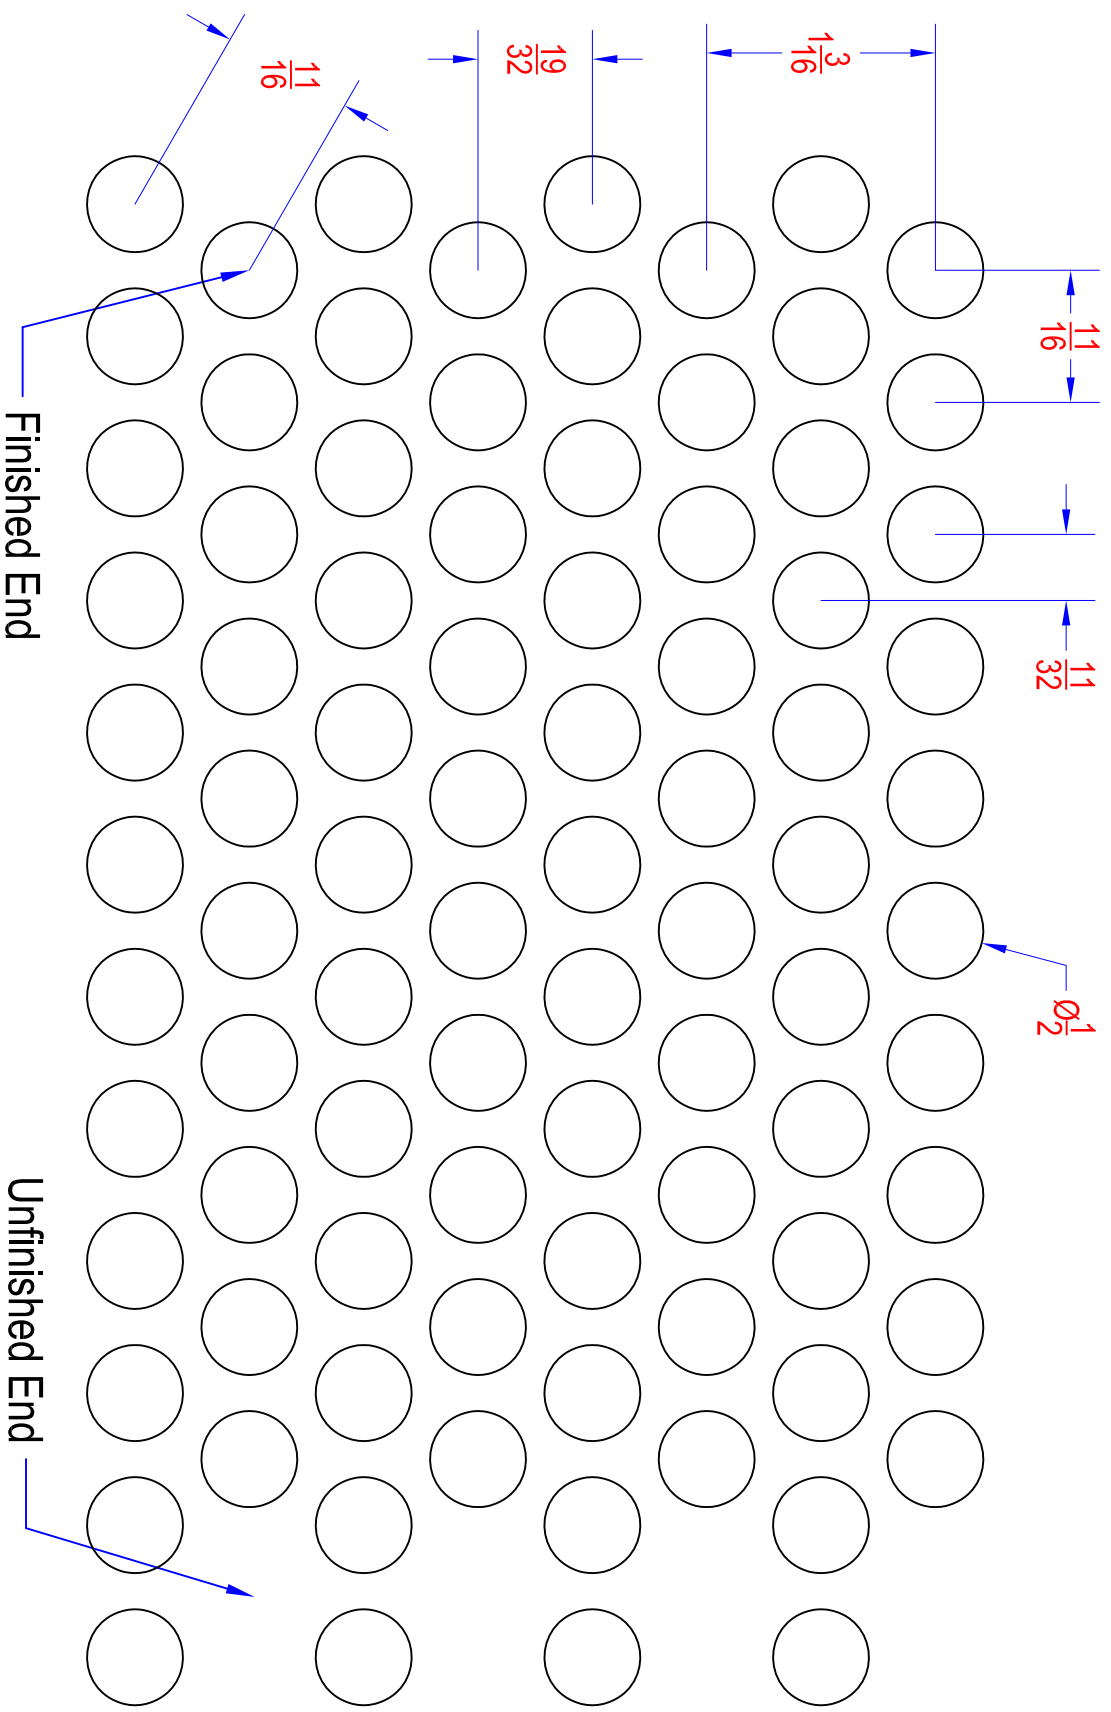

HOLE PATTERN IS ACTUAL SIZE

Pattern:	1/2 X 11/16 Centers
Pattern Type:	60 Degree Staggered
Hole Type:	Round
Open Area:	48%
Holes PSI:	2.4

DIAMOND
 PERFORATED METALS, INC
 7300 W. SUNNYVIEW AVE.
 VISALIA, CA 93291
 TEL 800 642 4334
 FAX 800 241 6808
 WEB www.diamondperf.com
 EMAIL dpmsales@gibraltar1.com