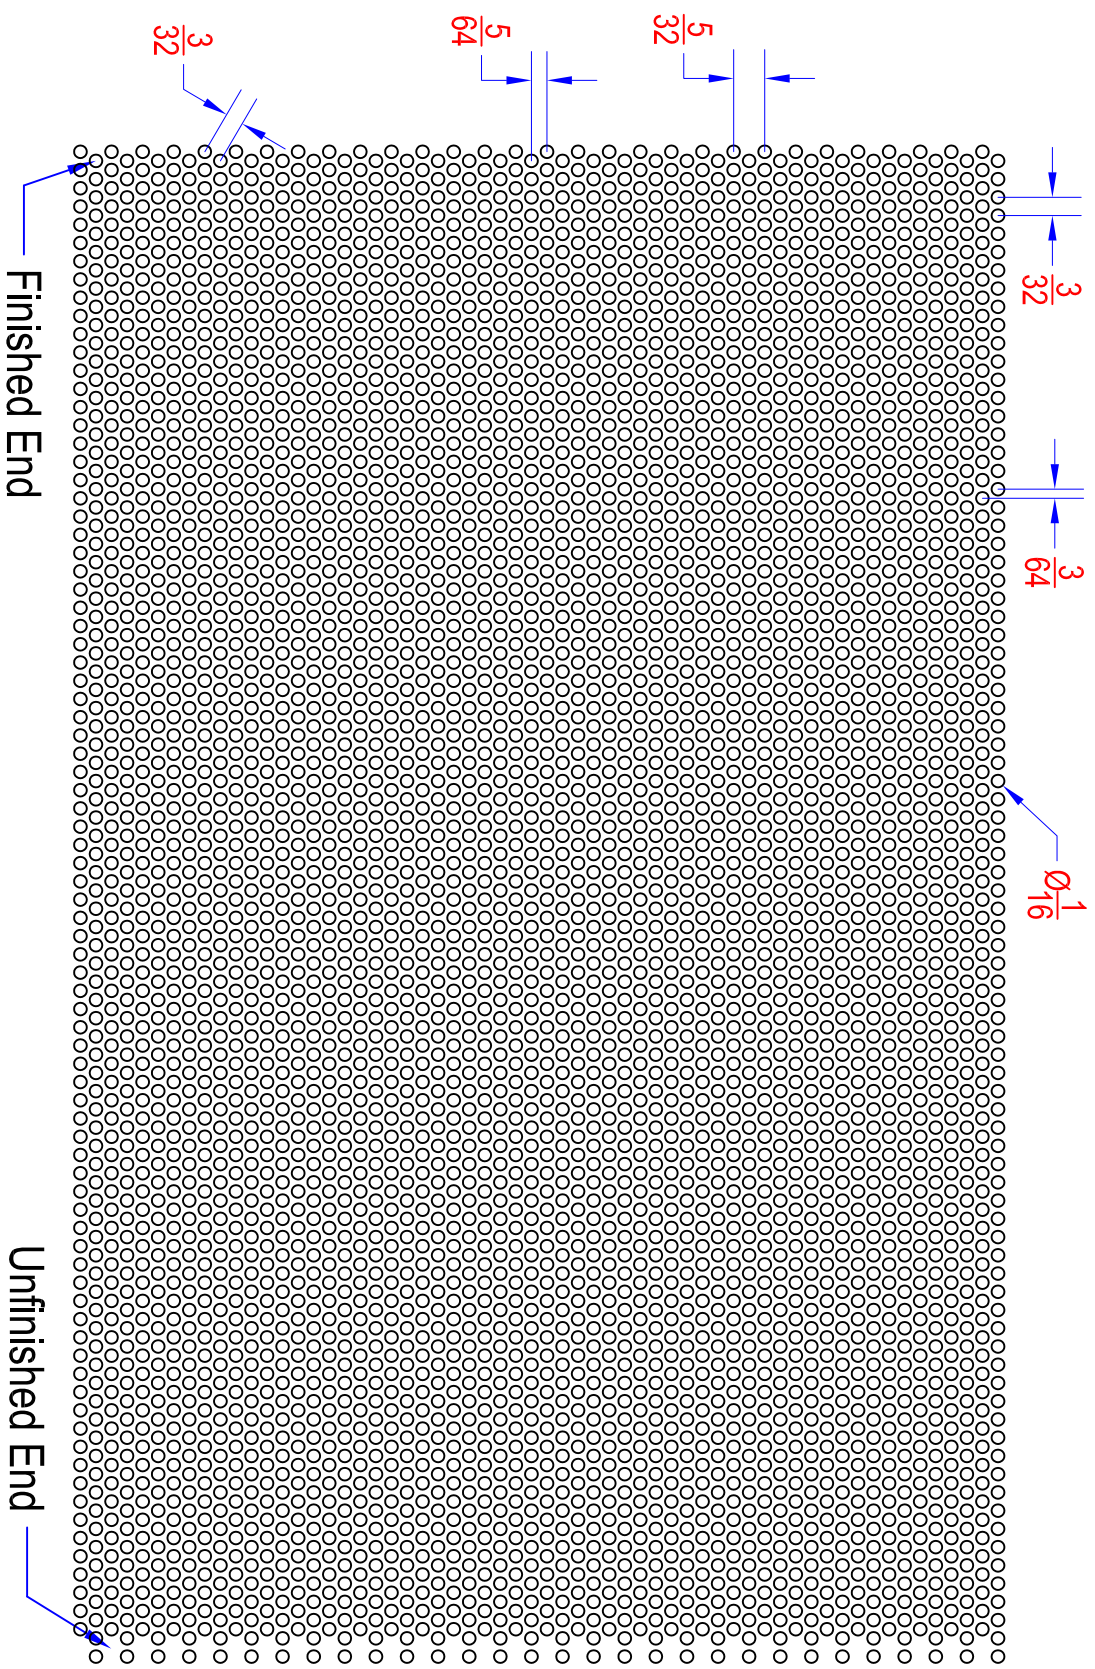

# HOLE PATTERN IS ACTUAL SIZE

Pattern:	1/16 X 3/32 Centers
Pattern Type:	60 Degree Staggered
Hole Type:	Round
Open Area:	44 %
Holes PSI:	128

**DIAMOND**  
 PERFORATED METALS, INC  
 7300 W. SUNNYVIEW AVE.  
 VISALIA, CA 93291  
 TEL 800 642 4334  
 FAX 800 241 6808  
 WEB www.diamondperf.com  
 EMAIL dpmsales@gibraltar1.com