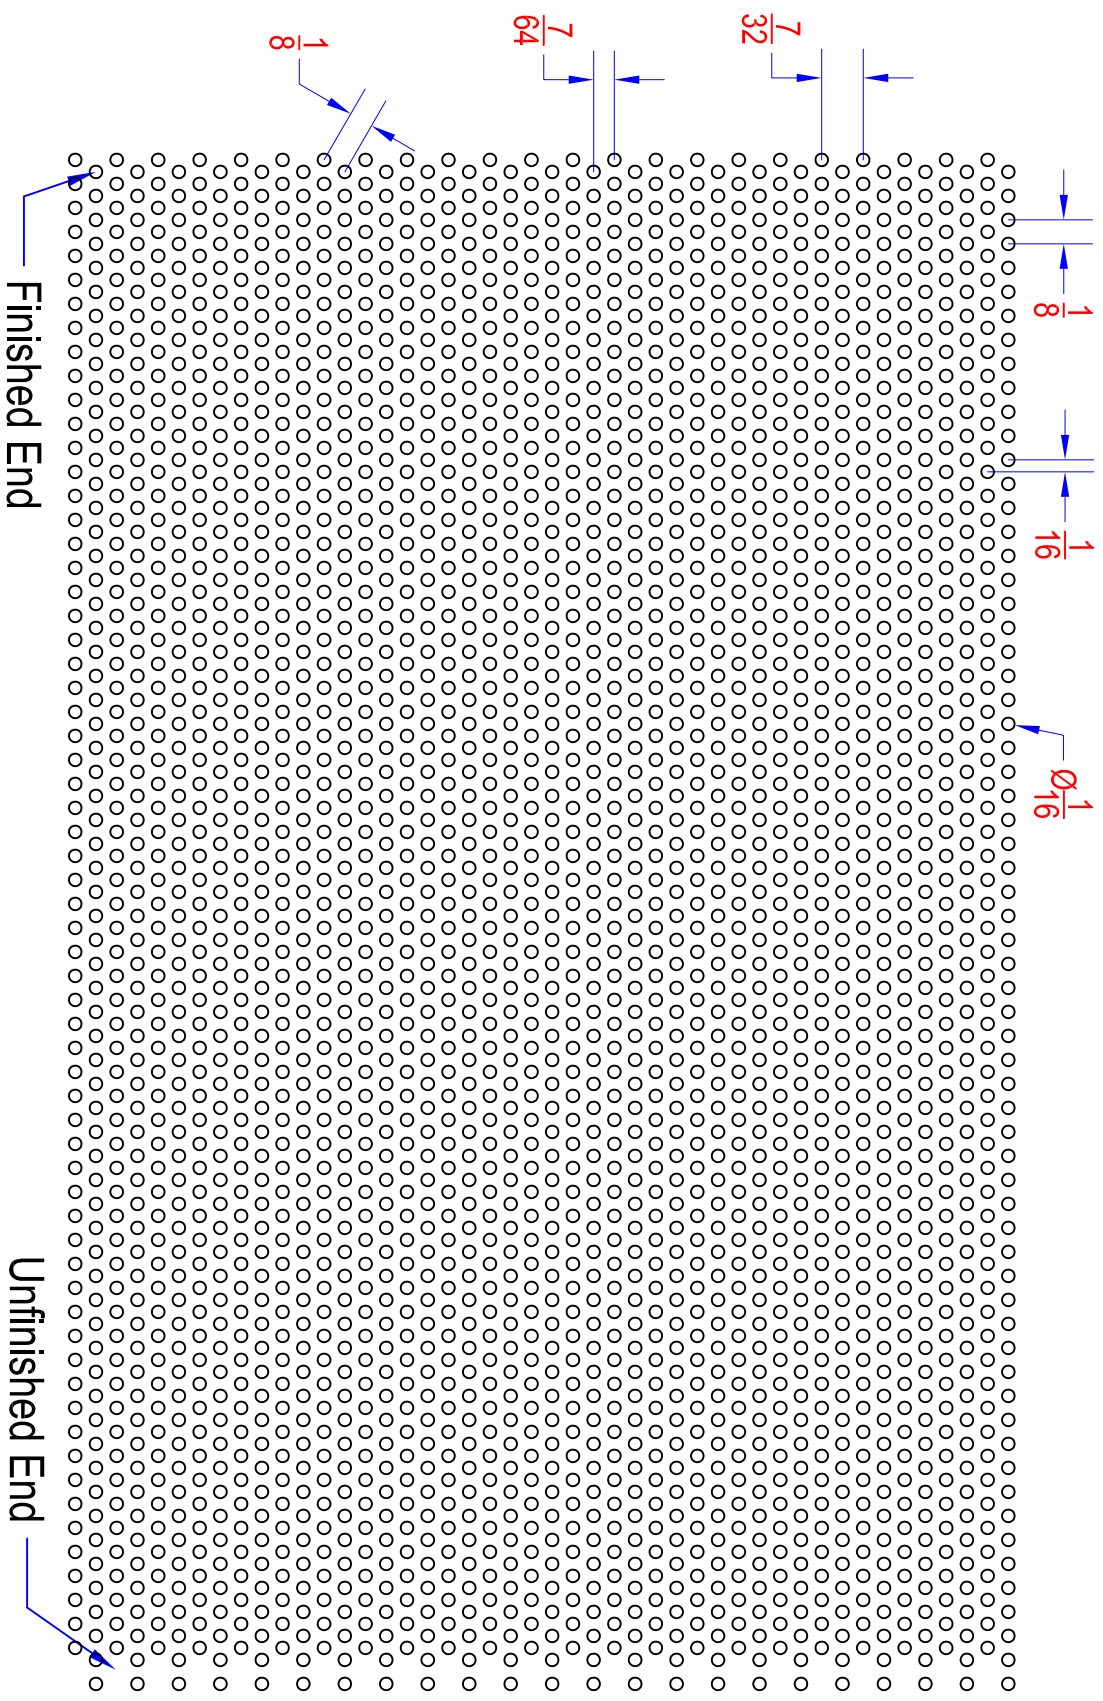

HOLE PATTERN IS ACTUAL SIZE

Pattern:	1/16 X 1/8 Centers
Pattern Type:	60 Degree Staggered
Hole Type:	Round
Open Area:	25 %
Holes PSI:	74

DIAMOND
 PERFORATED METALS, INC
 7300 W. SUNNYVIEW AVE.
 VISALIA, CA 93291
 TEL 800 642 4334
 FAX 800 241 6808
 WEB www.diamondperf.com
 EMAIL dpmsales@gibraltar1.com